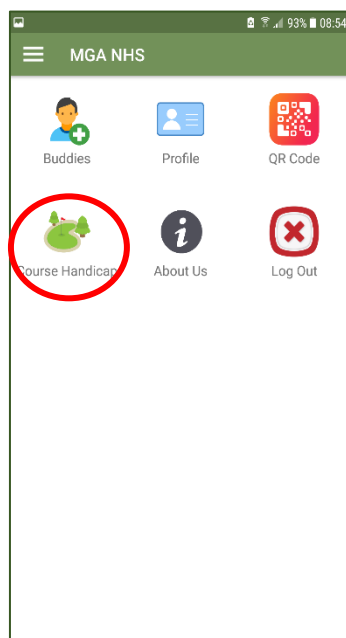

6.1 Dashboard – Buddy

Tap on **Buddies** to view, edit and add

Tap on top right corner to **Add** or **Edit**

To add buddies, input in your buddy's NHS no. to initiate the process

6.2 Dashboard – Profile

Tap on **Profile** to view profile and change password

To reset password, tap on **Change Password**

Type in old password and new password. Then tap **Submit**

6.3 Dashboard – QR Code

Tap on **QR code** for buddies list

Your buddies are able to scan QR Code to add you as buddies

6.4 Dashboard – Course Handicap

Tap on **Course Handicap** to view course handicap of different courses

Scroll to choose your desire courses and tap on the course

Course handicap for different color tees will be shown