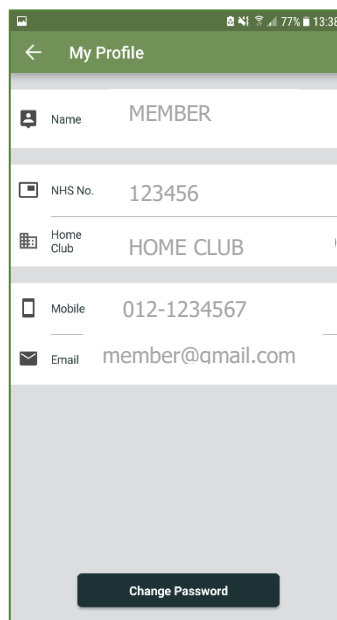

Scan QR Code display at Golf Course counter

Course Handicap Information

- c. Official Index – Current Month Handicap Index
- d. Last Index – Last Month Handicap Index
- e. Date of play at golf course
- f. Course rating/slope rating of golf course

6. The **MGA NHS** dashboard consist of:

- Buddies
- Profile
- QR Code
- Course Handicap
- About us

Tap at **top left corner** to access app dashboard

Dashboard of **MGA NHS**

MGA NHS – User Guide

Powered by Albatrozz Sdn Bhd

6.1 Dashboard – Buddy

Tap on **Buddies** to view, edit and add

Tap on top right corner to **Add** or **Edit**

To add buddies, input in your buddy's NHS no. to initiate the process

6.2 Dashboard – Profile

Tap on **Profile** to view profile and change password

6.4 Dashboard – Course Handicap

Tap on **Course Handicap** to view course handicap of different courses

Scroll to choose your desire courses and tap on the course

Course handicap for different color tees will be shown