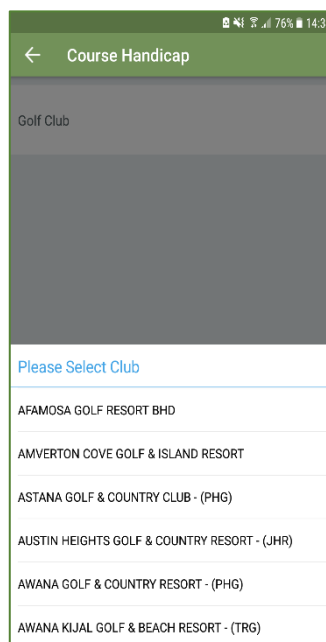

To reset password, tap on **Change Password**

Type in old password and new password. Then tap **Submit**

6.3 Dashboard – QR Code

Tap on **QR code** for buddies list

Your buddies are able to scan QR Code to add you as buddies

6.4 Dashboard – Course Handicap

Tap on **Course Handicap** to view course handicap of different courses

Scroll to choose your desire courses and tap on the course

Course handicap for different color tees will be shown