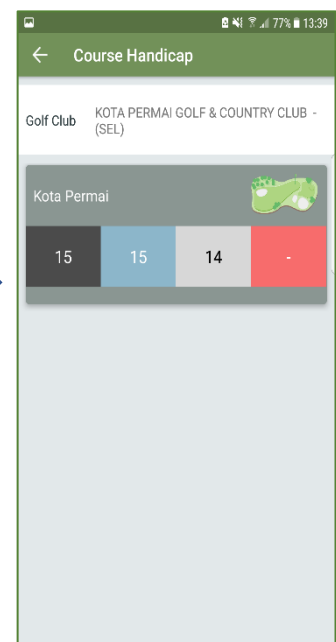

6.1 Dashboard – Buddy

Tap on **Buddies** to view, edit and add

Tap on top right corner to **Add** or **Edit**

To add buddies, input in your buddy's NHS no. to initiate the process

6.2 Dashboard – Profile

Tap on **Profile** to view profile and change password

To reset password, tap on **Change Password**

Type in old password and new password. Then tap **Submit**

6.3 Dashboard – QR Code

Tap on **QR code** for buddies list

Your buddies are able to scan QR Code to add you as buddies

6.4 Dashboard – Course Handicap

Tap on **Course Handicap** to view course handicap of different courses

Scroll to choose your desire courses and tap on the course

Course handicap for different color tees will be shown