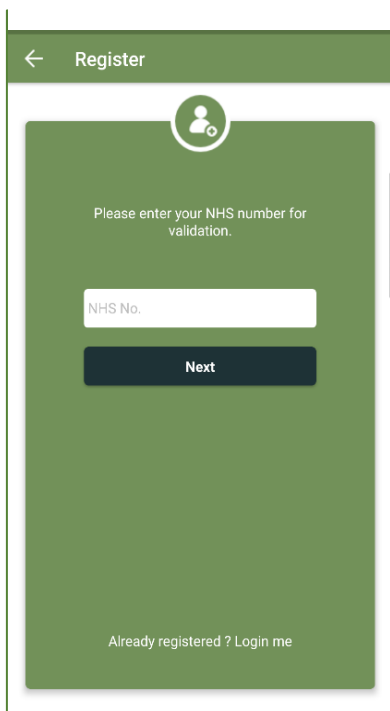

MGA NHS Mobile App User Guide

Scan QR Code to download **MGA NHS** Mobile App:

1. Downloading and Installation

Download from Google Play

Download from App Store

MGA NHS – User Guide

Powered by Albatrozz Sdn Bhd

1. Registration

1. Tap at **MGA NHS** icon on your mobile to launch the app

2. For first time user, click at Register

3. Enter your NHS No., then click **Next**

4. Member name and NHS no. will appear automatically. Enter all the required information and thoroughly read the Privacy policy and tick if agreeable. Then click **Submit**
*** User Name: strictly no spacing between user name**