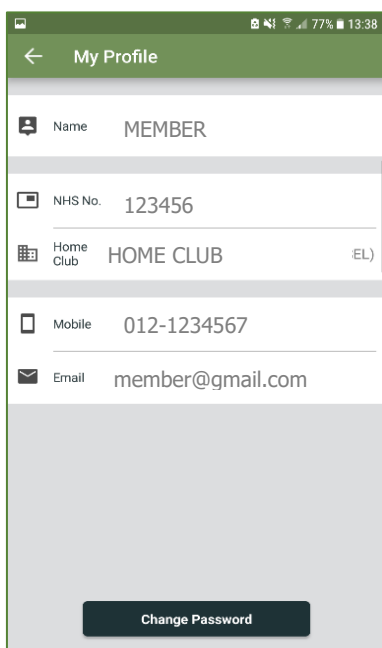

A temporary password will be sent to your designated email address from **MGA NHS**

3. Signing in for First Time

- On your mobile device, launch the application.
- Enter your registered User Name
- Enter the temporary password sent to you by MGA NHS Administrator via e-mail
- Tap Login to proceed

MGA NHS – User Guide

Powered by Albatrozz Sdn Bhd

4. Changing your password on the first sign-in

Tap here to access app dashboard

1. Tap on Profile to view profile and change password

2. Tap at **top left corner** to access app dashboard

3. To reset password, tap on **Change Password**

4. Type in old password and new password. Then tap **Submit**

MGA NHS – User Guide

Powered by Albatrozz Sdn Bhd

5. MGA NHS Main Screen Overview

a. Tap to access Dashboard