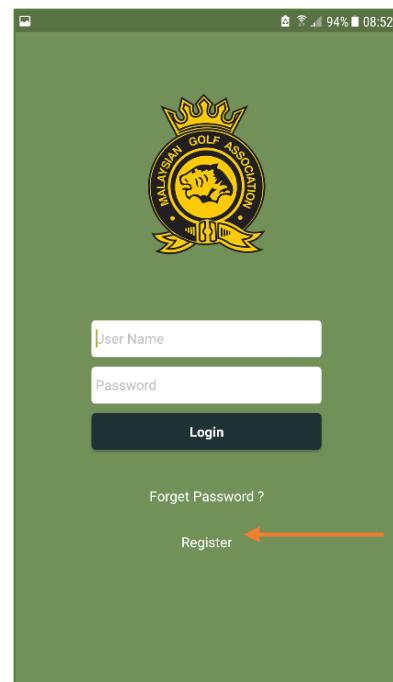

MGA NHS Mobile App User Guide

Scan QR Code to download **MGA NHS** Mobile App:

1. Downloading and Installation

Download from Google Play

Download from App Store

MGA NHS – User Guide

Powered by Albatrozz Sdn Bhd

1. Registration

1. Tap at **MGA NHS** icon on your mobile to launch the app

2. For first time user, click at Register

3. Enter your NHS No., then click **Next**

4. Member name and NHS no. will appear automatically. Enter all the required information and thoroughly read the Privacy policy and tick if agreeable. Then click **Submit**
*** User Name: strictly no spacing between user name**