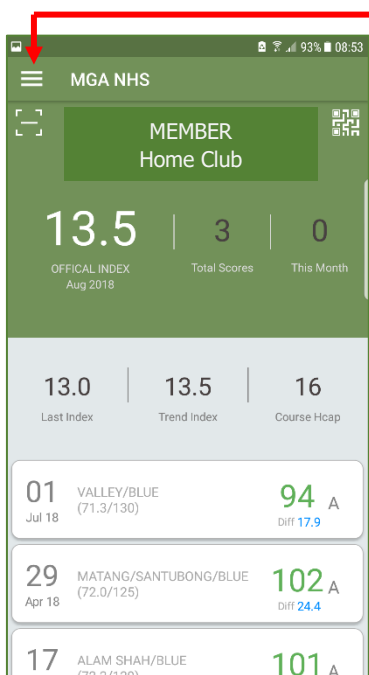

2. Registration

enquiry@albatrozz.com

member@gmail.com

11:27 /

NHS - New Sign Up

Click here to download pictures. To help protect your privacy, Outlook prevented automatic download of some pictures in this message.

A temporary password will be sent to your designated email address from **MGA NHS**

3. Signing in for First Time

- On your mobile device, launch the application.
- Enter your registered User Name
- Enter the temporary password sent to you by MGA NHS Administrator via e-mail
- Tap Login to proceed

MGA NHS – User Guide

Powered by Albatrozz Sdn Bhd

4. Changing your password on the first sign-in

Tap here to access app dashboard

1. Tap on Profile to view profile and change password

2. Tap at **top left corner** to access app dashboard