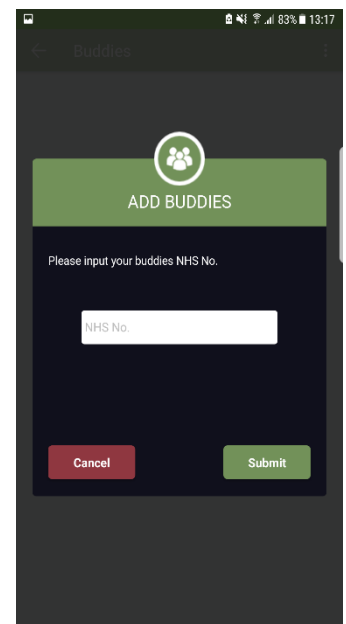

Scan QR Code display at Golf Course counter

Course Handicap Information

- c. Official Index – Current Month Handicap Index
- d. Last Index – Last Month Handicap Index
- e. Date of play at golf course
- f. Course rating/slope rating of golf course

6. The **MGA NHS** dashboard consist of:

- Buddies
- Profile
- QR Code
- Course Handicap
- About us

Tap at **top left corner** to access app dashboard

Dashboard of **MGA NHS**

MGA NHS – User Guide

Powered by Albatrozz Sdn Bhd

6.1 Dashboard – Buddy

Tap on **Buddies** to view, edit and add

Tap on top right corner to **Add** or **Edit**

To add buddies, input in your buddy's NHS no. to initiate the process

6.2 Dashboard – Profile

Tap on **Profile** to view profile and change password