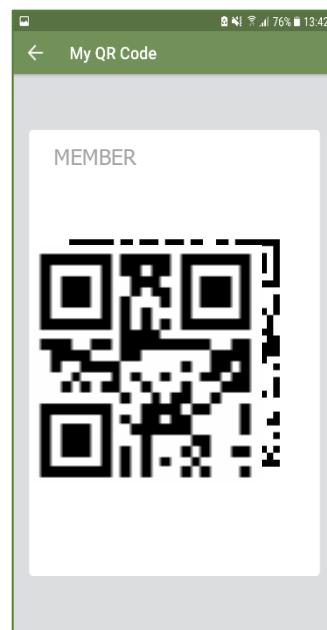

6.1 Dashboard – Buddy

Tap on **Buddies** to view, edit and add

Tap on top right corner to **Add** or **Edit**

To add buddies, input in your buddy's NHS no. to initiate the process

6.2 Dashboard – Profile

Tap on **Profile** to view profile and change password

To reset password, tap on **Change Password**

Type in old password and new password. Then tap **Submit**

6.3 Dashboard – QR Code

Tap on **QR code** for buddies list

Your buddies are able to scan QR Code to add you as buddies

6.4 Dashboard – Course Handicap

Tap on **Course Handicap** to view course handicap of different courses

Scroll to choose your desire courses and tap on the course

Course handicap for different color tees will be shown