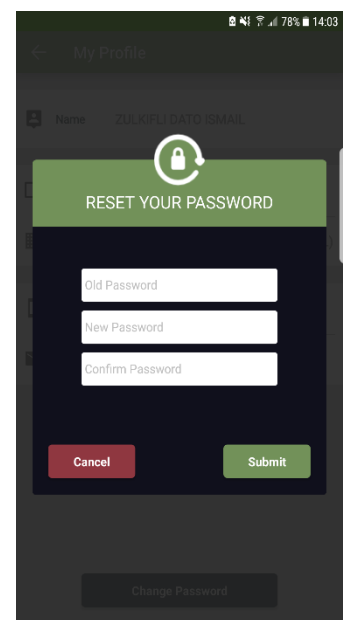

6. The **MGA NHS** dashboard consist of:

- Buddies
- Profile
- QR Code
- Course Handicap
- About us

Tap at **top left corner** to access app dashboard

Dashboard of **MGA NHS**

MGA NHS – User Guide

Powered by Albatrozz Sdn Bhd

6.1 Dashboard – Buddy

Tap on **Buddies** to view, edit and add

Tap on top right corner to **Add** or **Edit**

To add buddies, input in your buddy's NHS no. to initiate the process

6.2 Dashboard – Profile

Tap on **Profile** to view profile and change password

To reset password, tap on **Change Password**

Type in old password and new password. Then tap **Submit**

6.3 Dashboard – QR Code

Tap on **QR code** for buddies list

Your buddies are able to scan QR Code to add you as buddies

6.4 Dashboard – Course Handicap

Tap on **Course Handicap** to view course handicap of different courses

Scroll to choose your desire courses and tap on the course

Course handicap for different color tees will be shown