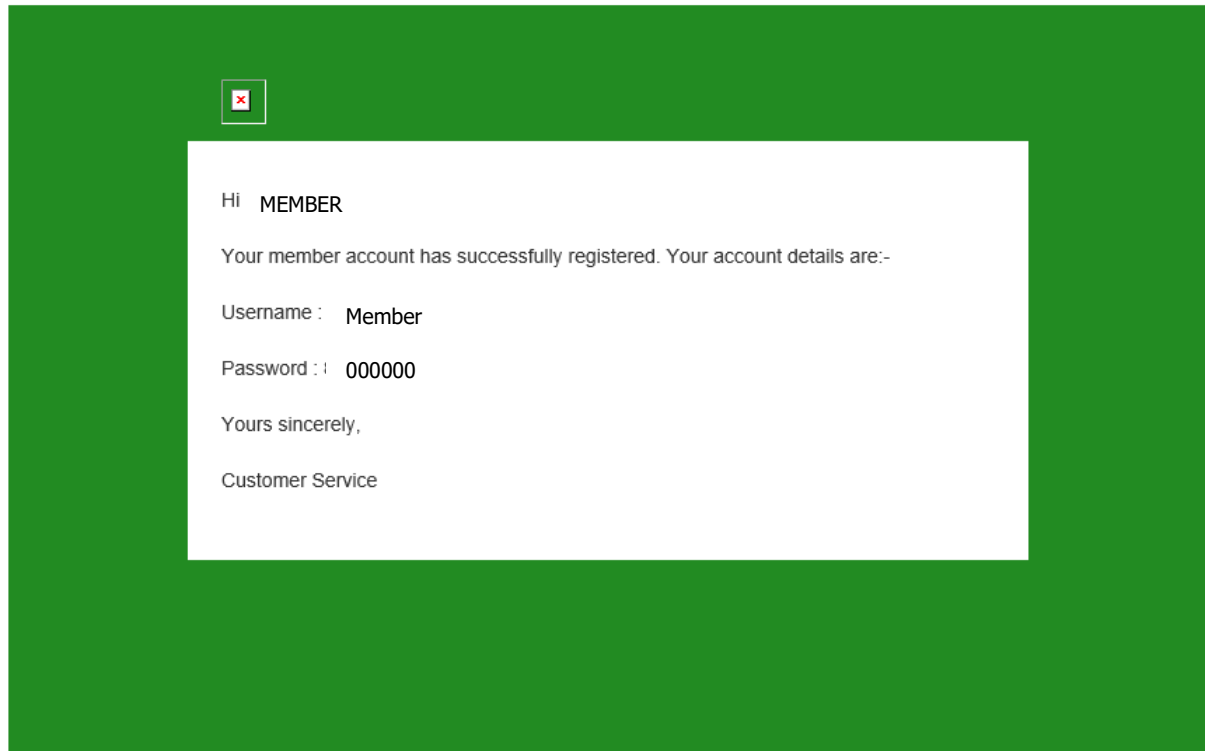

2. Registration

enquiry@albatrozz.com

member@gmail.com

11:27 /

NHS - New Sign Up

Click here to download pictures. To help protect your privacy, Outlook prevented automatic download of some pictures in this message.

A temporary password will be sent to your designated email address from **MGA NHS**

3. Signing in for First Time

- On your mobile device, launch the application.
- Enter your registered User Name
- Enter the temporary password sent to you by MGA NHS Administrator via e-mail
- Tap Login to proceed