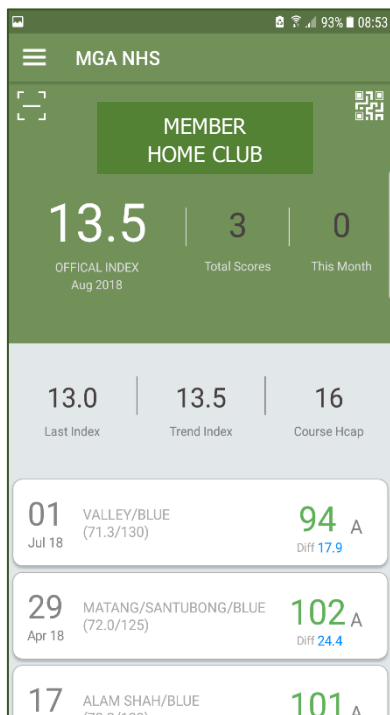

j. Course Handicap

k. Trending Index

l. Gross Score

m. Score Type

n. Differential

Scroll down for last 20 scores

- a. Tap to access **MGA NHS** Dashboard (refer to Page 6 – Dashboard features)
- b. Scan to add Buddy or for Course Handicap as show below:

Scan QR Code display at Golf Course counter

Course Handicap Information

- c. Official Index – Current Month Handicap Index
- d. Last Index – Last Month Handicap Index
- e. Date of play at golf course
- f. Course rating/slope rating of golf course

MGA NHS – User Guide

Powered by Albatrozz Sdn Bhd

- g. Your buddy to scan QR Code to add you as their buddy
- h. Number of score submitted for current month
- i. Total number of score submitted
- j. Course Handicap – according to Home Club
- k. Trending Index- daily score revision
- l. Gross Score
- m. Score Type – description as explain below:
A – Away Score T – Tournament Score C- Combined Nines P – Penalty Score
🌟 Regular Score for Hcp. Calc. or Tournament Score for Hcp. Calc.
- n. Differential

6. The **MGA NHS** dashboard consist of:

- Buddies
- Profile
- QR Code
- Course Handicap
- About us

Tap at **top left corner** to access app dashboard

Dashboard of **MGA NHS**

MGA NHS – User Guide

Powered by Albatrozz Sdn Bhd