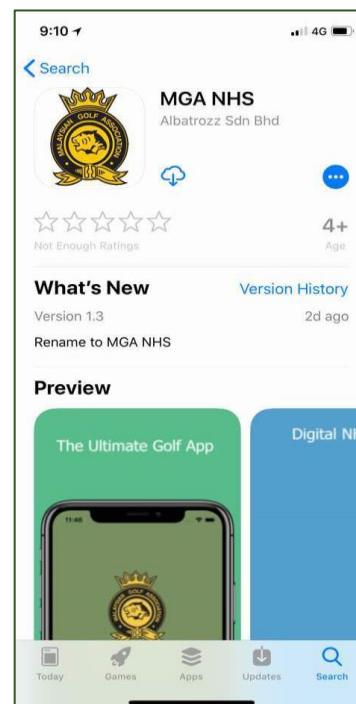

MGA NHS Mobile App User Guide

Scan QR Code to download **MGA NHS** Mobile App:

1. Downloading and Installation

Download from Google Play

Download from App Store

MGA NHS – User Guide

Powered by Albatrozz Sdn Bhd

1. Registration

1. Tap at **MGA NHS** icon on your mobile to launch the app

2. For first time user, click at Register

3. Enter your NHS No., then click **Next**

4. Member name and NHS no. will appear automatically. Enter all the required information and thoroughly read the Privacy policy and tick if agreeable. Then click **Submit**
*** User Name: strictly no spacing between user name**

2. Registration

enquiry@albatrozz.com

member@gmail.com

11:27 /

NHS - New Sign Up

Click here to download pictures. To help protect your privacy, Outlook prevented automatic download of some pictures in this message.