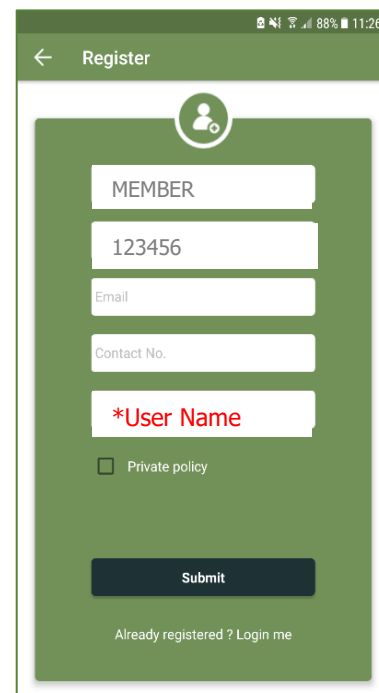

MGA NHS Mobile App User Guide

Scan QR Code to download **MGA NHS** Mobile App:

1. Downloading and Installation

Download from Google Play

Download from App Store

MGA NHS – User Guide

Powered by Albatrozz Sdn Bhd

1. Registration

1. Tap at **MGA NHS** icon on your mobile to launch the app

2. For first time user, click at Register

3. Enter your NHS No., then click **Next**

4. Member name and NHS no. will appear automatically. Enter all the required information and thoroughly read the Privacy policy and tick if agreeable. Then click **Submit**
*** User Name: strictly no spacing between user name**

2. Registration

enquiry@albatrozz.com

member@gmail.com

11:27 /

NHS - New Sign Up

Click here to download pictures. To help protect your privacy, Outlook prevented automatic download of some pictures in this message.

A temporary password will be sent to your designated email address from **MGA NHS**

3. Signing in for First Time

- On your mobile device, launch the application.
- Enter your registered User Name
- Enter the temporary password sent to you by MGA NHS Administrator via e-mail
- Tap Login to proceed