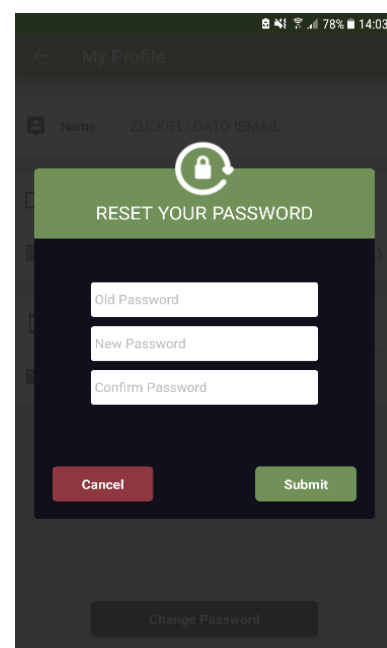

A temporary password will be sent to your designated email address from **MGA NHS**

3. Signing in for First Time

- On your mobile device, launch the application.
- Enter your registered User Name
- Enter the temporary password sent to you by MGA NHS Administrator via e-mail
- Tap Login to proceed

MGA NHS – User Guide

Powered by Albatrozz Sdn Bhd

4. Changing your password on the first sign-in

Tap here to access app dashboard

1. Tap on Profile to view profile and change password

2. Tap at **top left corner** to access app dashboard

3. To reset password, tap on **Change Password**

4. Type in old password and new password. Then tap **Submit**

MGA NHS – User Guide

Powered by Albatrozz Sdn Bhd

5. MGA NHS Main Screen Overview

a. Tap to access Dashboard